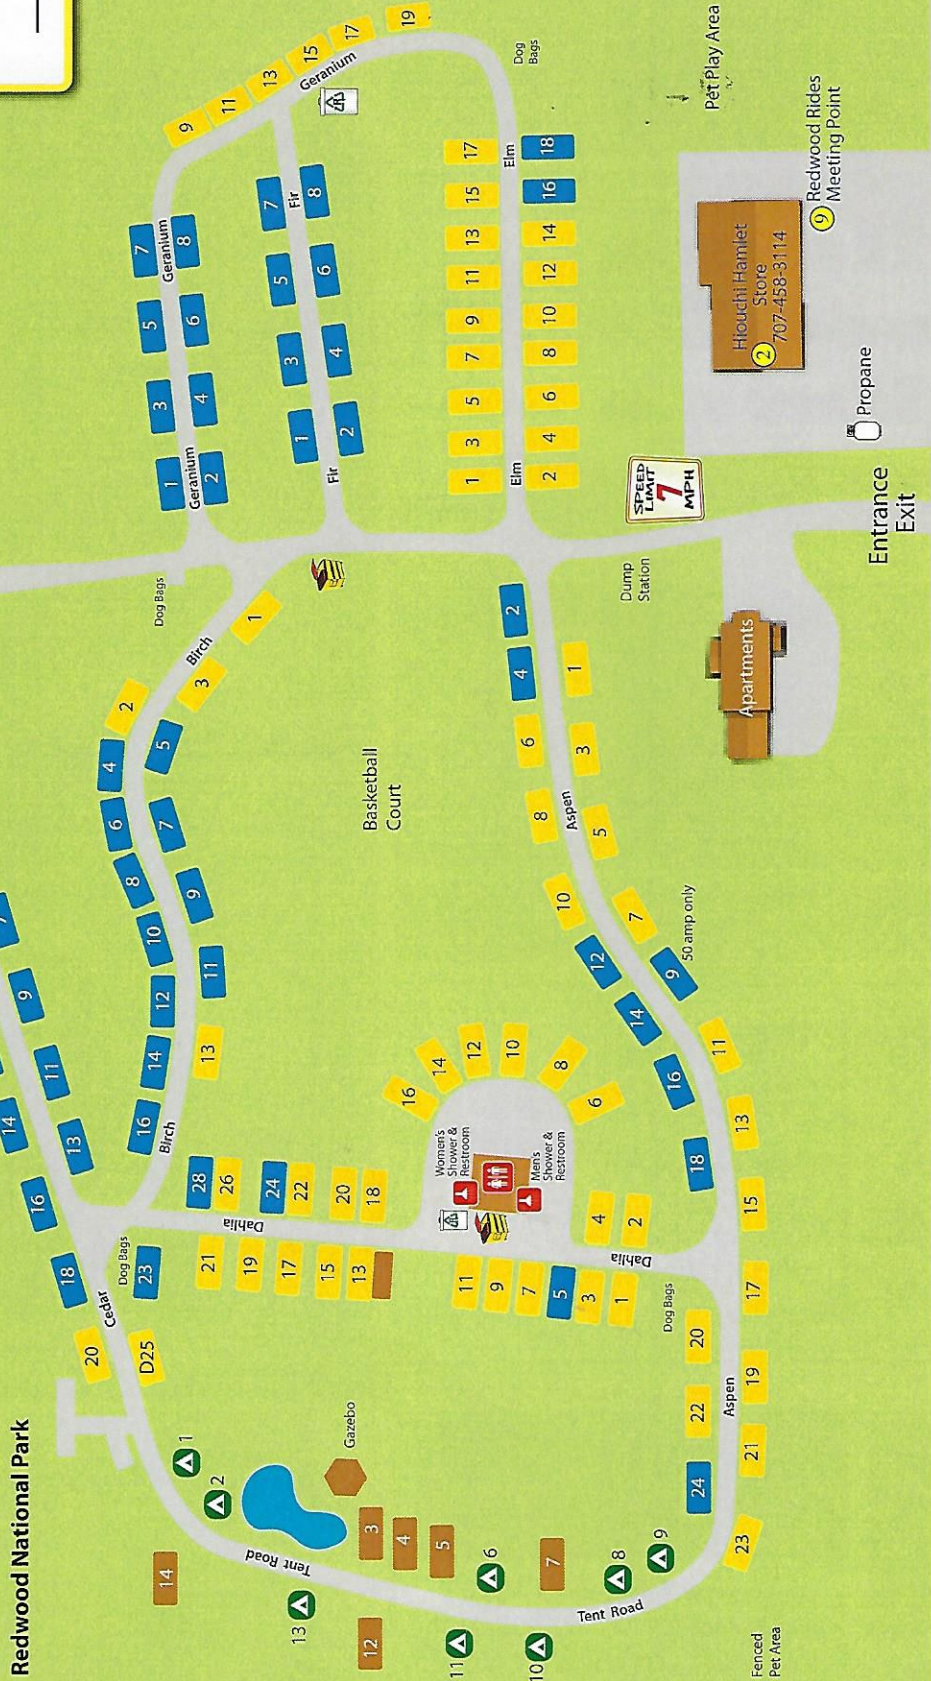

Your Site # _____

Bathroom Code _____

WI-FI Code: _____

REDWOOD MEADOWS

RV RESORT
707-458-3321

2000 U.S. Hwy 199, Crescent City, CA 95531 • www.redwoodmeadowsrv.com

- 30 AMP Site
- 50/30 AMP Site
- Yurt
- Laundry
- Dumpster
- Recycle
- Tent
- Propane

Redwood National Park

Yurt

Resort Rentals

Private Residence

OFFICE

Laundry

Resort Rentals

Rec Hall

US Highway 199 - Redwood Highway

← Crescent City

to the Stout Grove 1 mile

Gasquet
Grant's Pass
to the Stout Grove

Jedidiah Smith State Park